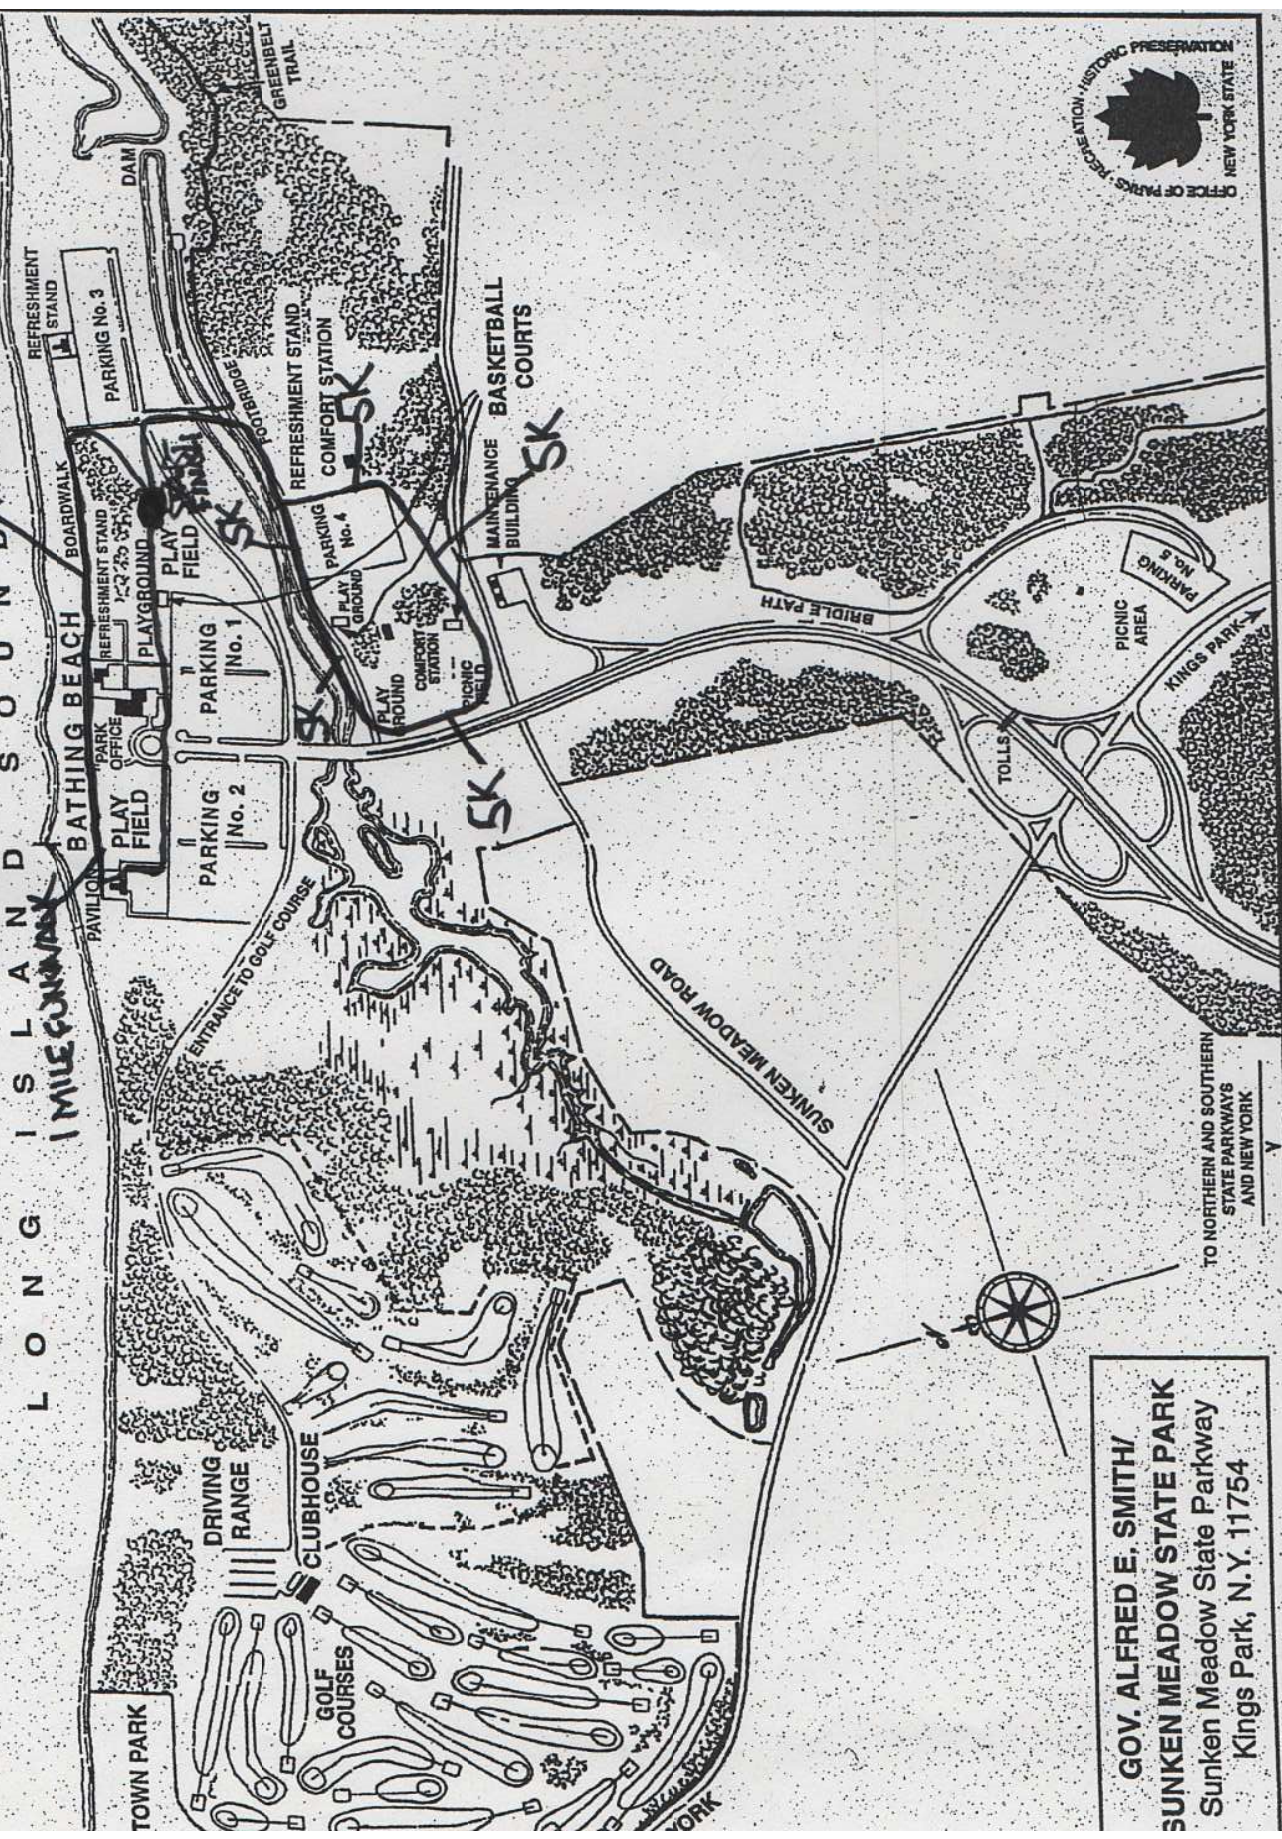

JUDY'S RUN FOR STROKE AWARENESS COURSE

LONG ISLAND SOUND 1 MILE FUN WALK

TO NORTHERN AND SOUTHERN STATE PARKWAYS AND NEW YORK

**GOV. ALFRED E. SMITH/
SUNKEN MEADOW STATE PARK**
Sunken Meadow State Parkway
Kings Park, N.Y. 11754